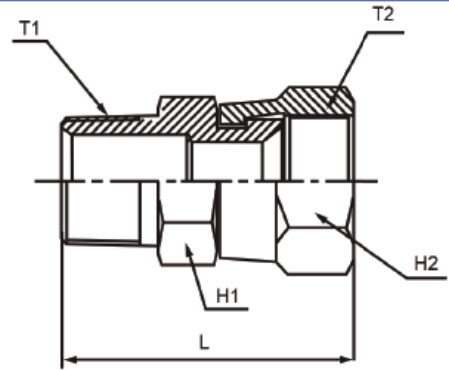

FITTINGS & ADAPTERS

6505 SERIES(STRAIGHT)
 (1) MALE PIPE
 (2) 37 FEMALE SWIVEL
 SAE#

PART NUMBER	T1(NPTF)	T2(UNF/UN-2B)	L	H1(INCH)	H2(INCH)
6505-02-02	1/8-27	5/16-24	32.7	7/16	7/16
6505-02-04	1/8-27	7/16-20	33.1	7/16	9/16
6505-04-02	1/4-18	5/16-24	37.5	5/8	7/16
6505-04-04	1/4-18	7/16-20	39.1	5/8	9/16
6505-04-05	1/4-18	1/2-20	40.2	5/8	5/8
6505-04-06	1/4-18	9/16-18	41.8	5/8	11/16
6505-04-08	1/4-18	3/4-16	43.7	3/4	7/8
6505-06-02	3/8-18	5/16-24	40.4	3/4	7/16
6505-06-04	3/8-18	7/16-20	38.5	3/4	9/16
6505-06-06	3/8-18	9/16-18	42.0	3/4	11/16
6505-06-08	3/8-18	3/4-16	44.2	13/16	7/8
6505-06-10	3/8-18	7/8-14	47.9	7/8	1
6505-08-06	1/2-14	9/16-18	47.5	7/8	11/16
6505-08-08	1/2-14	3/4-16	50.8	15/16	7/8
6505-08-10	1/2-14	7/8-14	52.7	15/16	1
6505-08-12	1/2-14	1-1/16-12	57.4	1	1-1/4
6505-12-10	3/4-14	7/8-14	54.5	1-1/8	1
6505-12-12	3/4-14	1-1/16-12	58.1	1-1/8	1-1/4
6505-12-16	3/4-14	1-5/16-12	60.8	1-1/4	1-1/2
6505-16-12	1-11-1/2	1-1/16-12	62.3	1-3/8	1-1/4
6505-16-16	1-11-1/2	1-5/16-12	65.3	1-3/8	1-1/2
6505-20-20	1-1/4-11-1/2	1-5/8-12	69.8	1-11/16	2
6505-24-24	1-1/2-11-1/2	1-7/8-12	76.6	2	2-1/4
6505-32-32	2-11-1/2	2-1/2-12	88.6	2-5/8	3